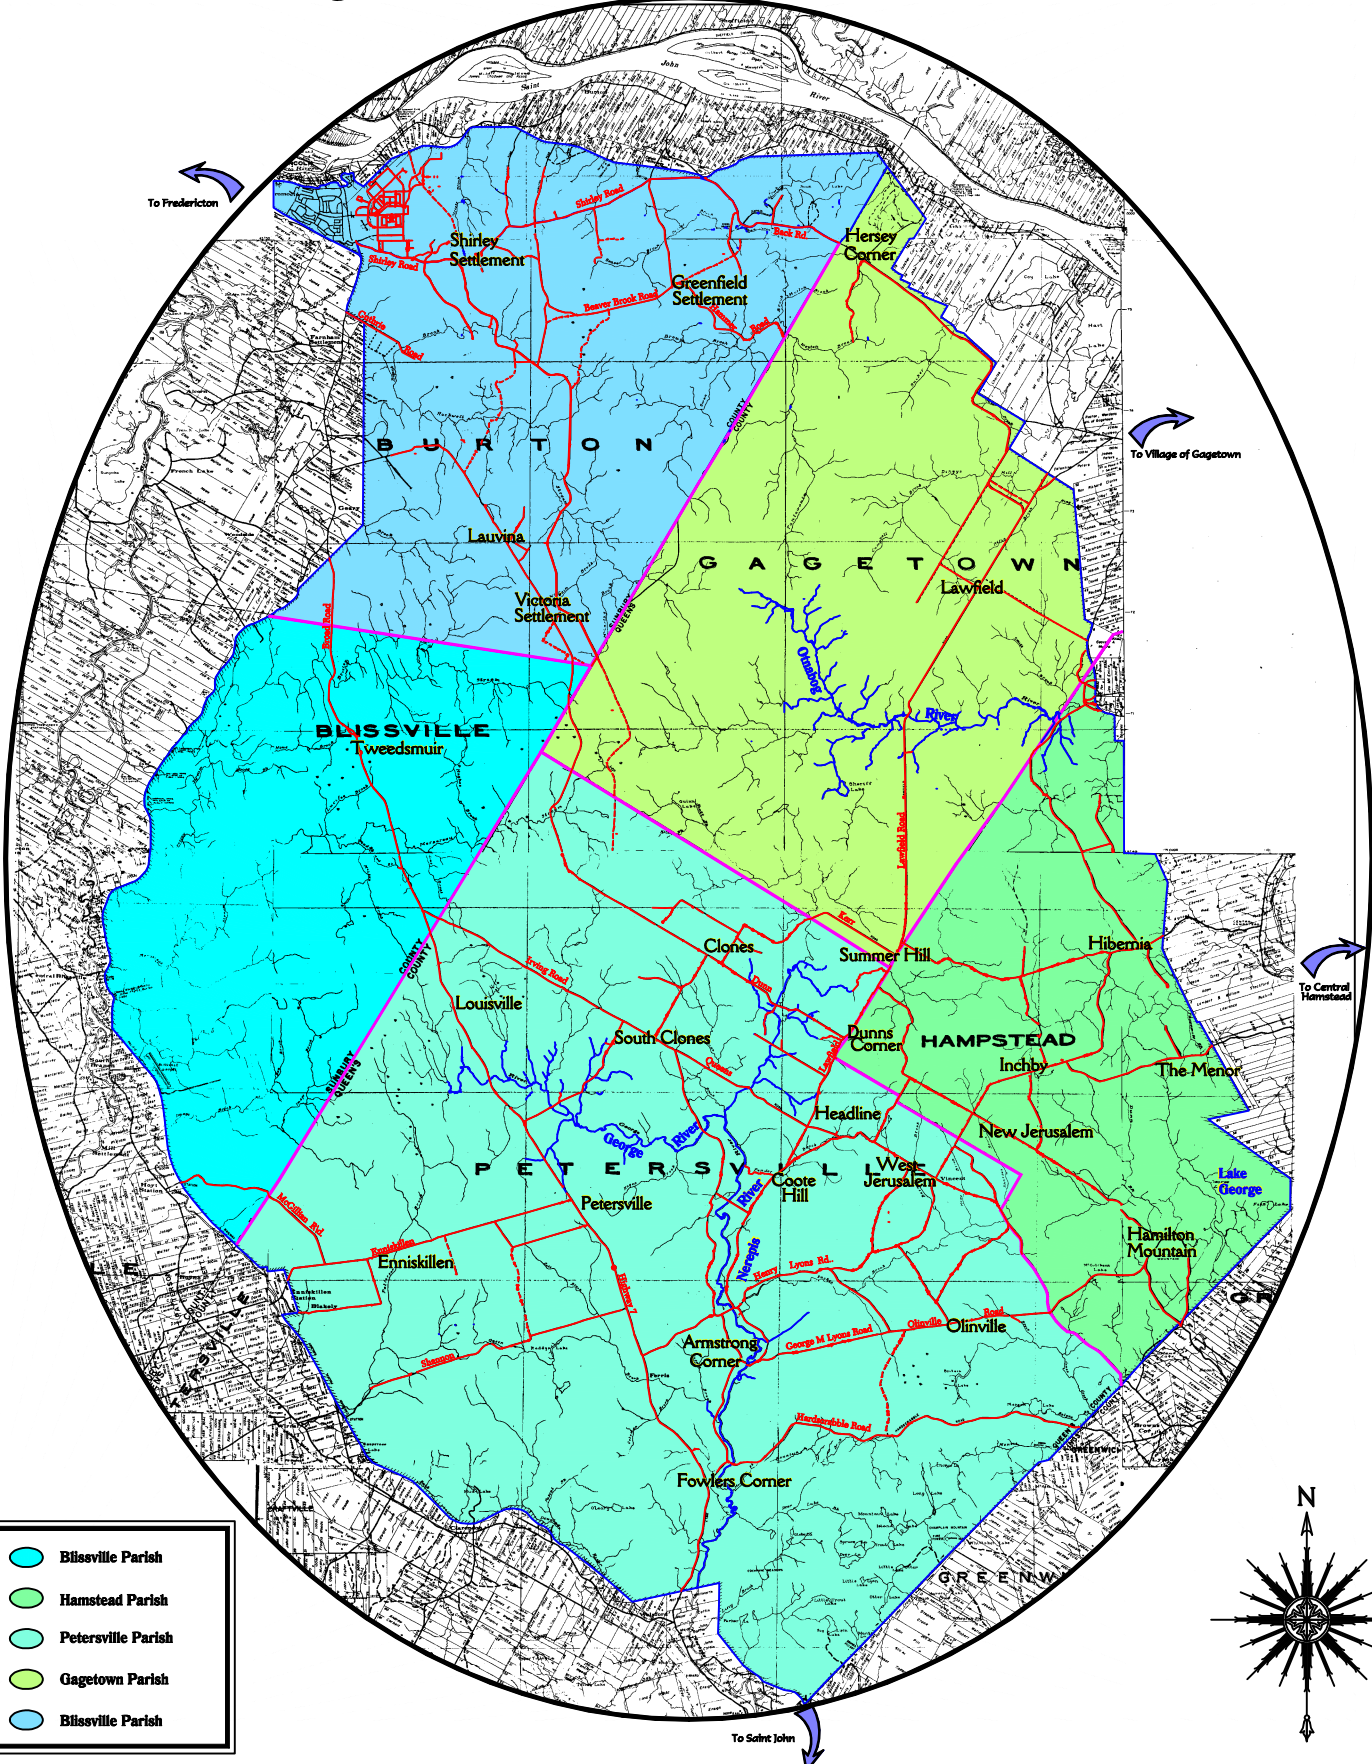

Base Gagetown Communities - 1953

- Blisville Parish
- Hamstead Parish
- Petersville Parish
- Gagetown Parish
- Blisville Parish